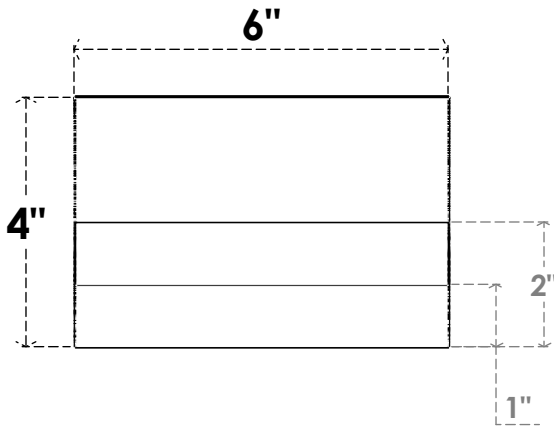

ITEM NUMBER: RFTURO060X04000X16000X004GRN00RCPR

6"W X 4"H X 16"L TIMBERTHANE ROUGH CEDAR GREENSBORO FAUX WOOD OPEN RAFTER TAIL, 4"L END, PRIMED TAN

SIDE PROFILE

FRONT PROFILE

ISOMETRIC

GENERATED DATE : 03/02/2023