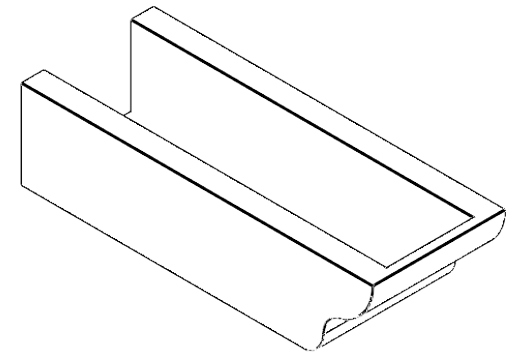

ITEM NUMBER: RFTURO060X04000X16000X004GRN00RCPR

6"W X 4"H X 16"L TIMBERTHANE ROUGH CEDAR GREENSBORO FAUX WOOD OPEN RAFTER TAIL, 4"L END, PRIMED TAN

SIDE PROFILE

FRONT PROFILE

ISOMETRIC

GENERATED DATE : 03/02/2023

EKENA MILLWORK
2300 WEST MAIN ST.
CLARKSVILLE, TX 75426
TOLL FREE: 866-607-0453
WWW.EKENAMILLWORK.COM

NOTES

1. INSTALLATION TO BE COMPLETED IN ACCORDANCE WITH MANUFACTURER'S SPECIFICATIONS.
2. DRAWING MAY NOT BE TO SCALE
3. THIS DRAWING IS INTENDED FOR DESIGN AND PLANNING PURPOSES ONLY.
4. ALL INFORMATION CONTAINED HEREIN WAS CURRENT AT THE TIME OF DEVELOPMENT BUT MUST BE REVIEWED AND APPROVED BY THE PRODUCT MANUFACTURER TO BE CONSIDERED ACCURATE.
5. TIMBERTHANE ARCHITECTURAL PRODUCTS ARE MADE FROM HIGH DENSITY URETHANE AND COME FACTORY PRIMED