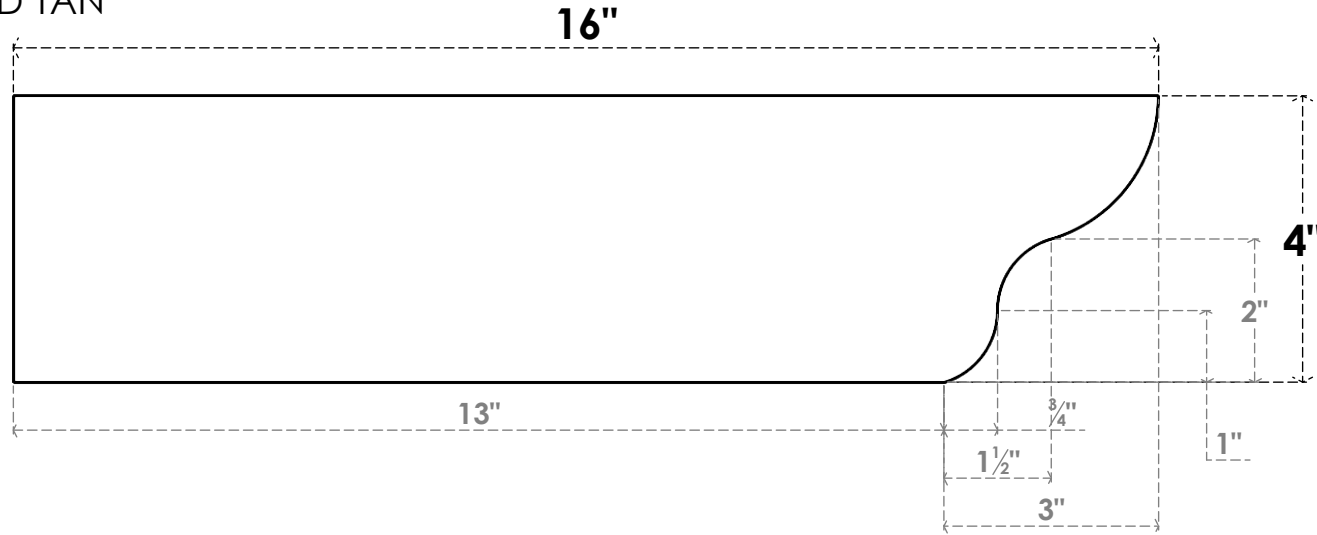

ITEM NUMBER: RFTURO060X04000X16000X004GRN00RCPR

6"W X 4"H X 16"L TIMBERTHANE ROUGH CEDAR GREENSBORO FAUX WOOD OPEN RAFTER TAIL, 4"L END, PRIMED TAN

SIDE PROFILE

FRONT PROFILE

ISOMETRIC

GENERATED DATE : 03/02/2023